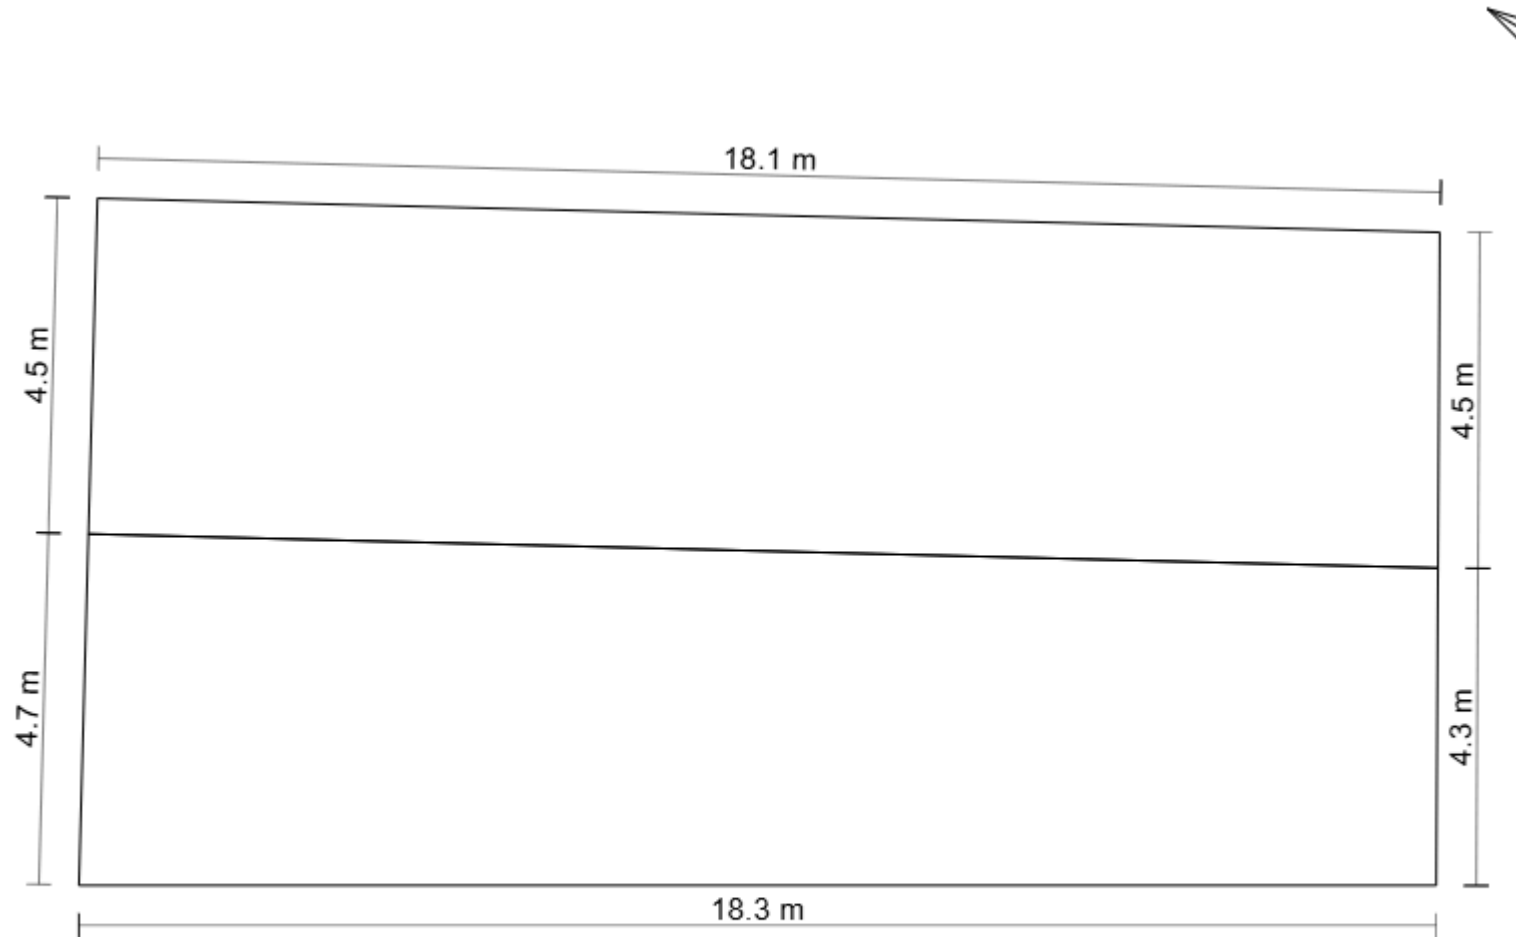

# craftable-pro.Online building measurement

**Address**

Voděradská 4, Říčany - Voděrádky, 25101

**craftable-pro.Parcel number**

12

**craftable-pro.Cadastral code**

745529

**craftable-pro.JTSK coordinates**

-729021.99, -1057136.44

**craftable-pro.WGS84 coordinates**

49.97836, 14.63855

**craftable-pro.Selected area**

164 m<sup>2</sup>

**craftable-pro.Volume of the object**

1194 m<sup>3</sup>

±0.00 = 341.59 m n.m.