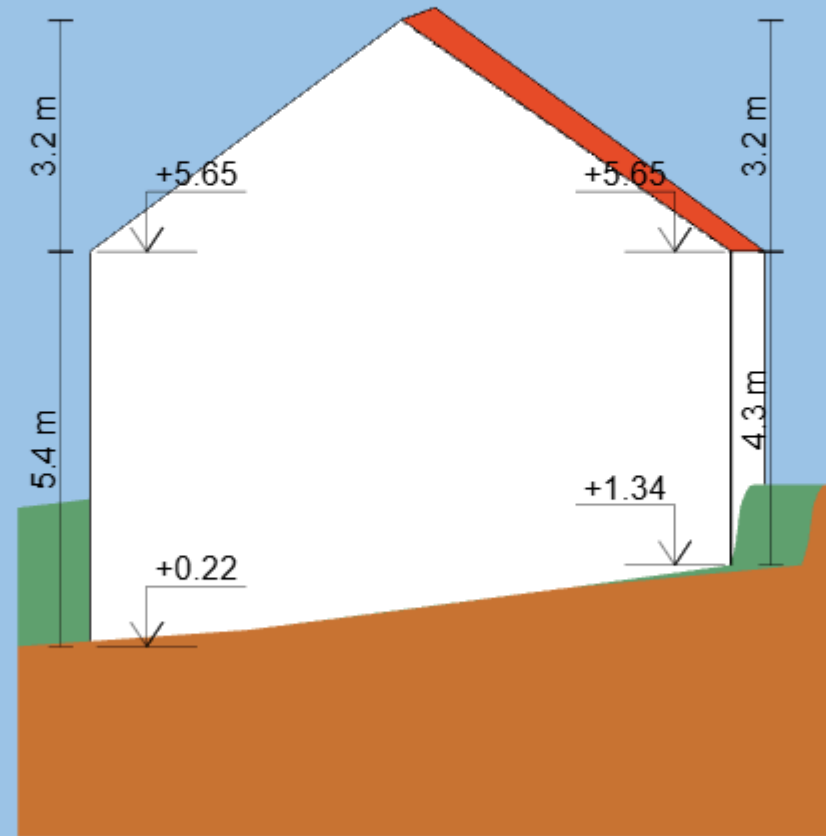

# craftable-pro.Online building measurement

**Address**

Voděradská 4, Říčany - Voděrádky, 25101

**craftable-pro.Parcel number**

12

**craftable-pro.Cadastral code**

745529

**craftable-pro.JTSK coordinates**

-729021.99, -1057136.44

**craftable-pro.WGS84 coordinates**

49.97836, 14.63855

**craftable-pro.Selected area**

164 m<sup>2</sup>

**craftable-pro.Volume of the object**

1194 m<sup>3</sup>

±0.00 = 341.59 m n.m.