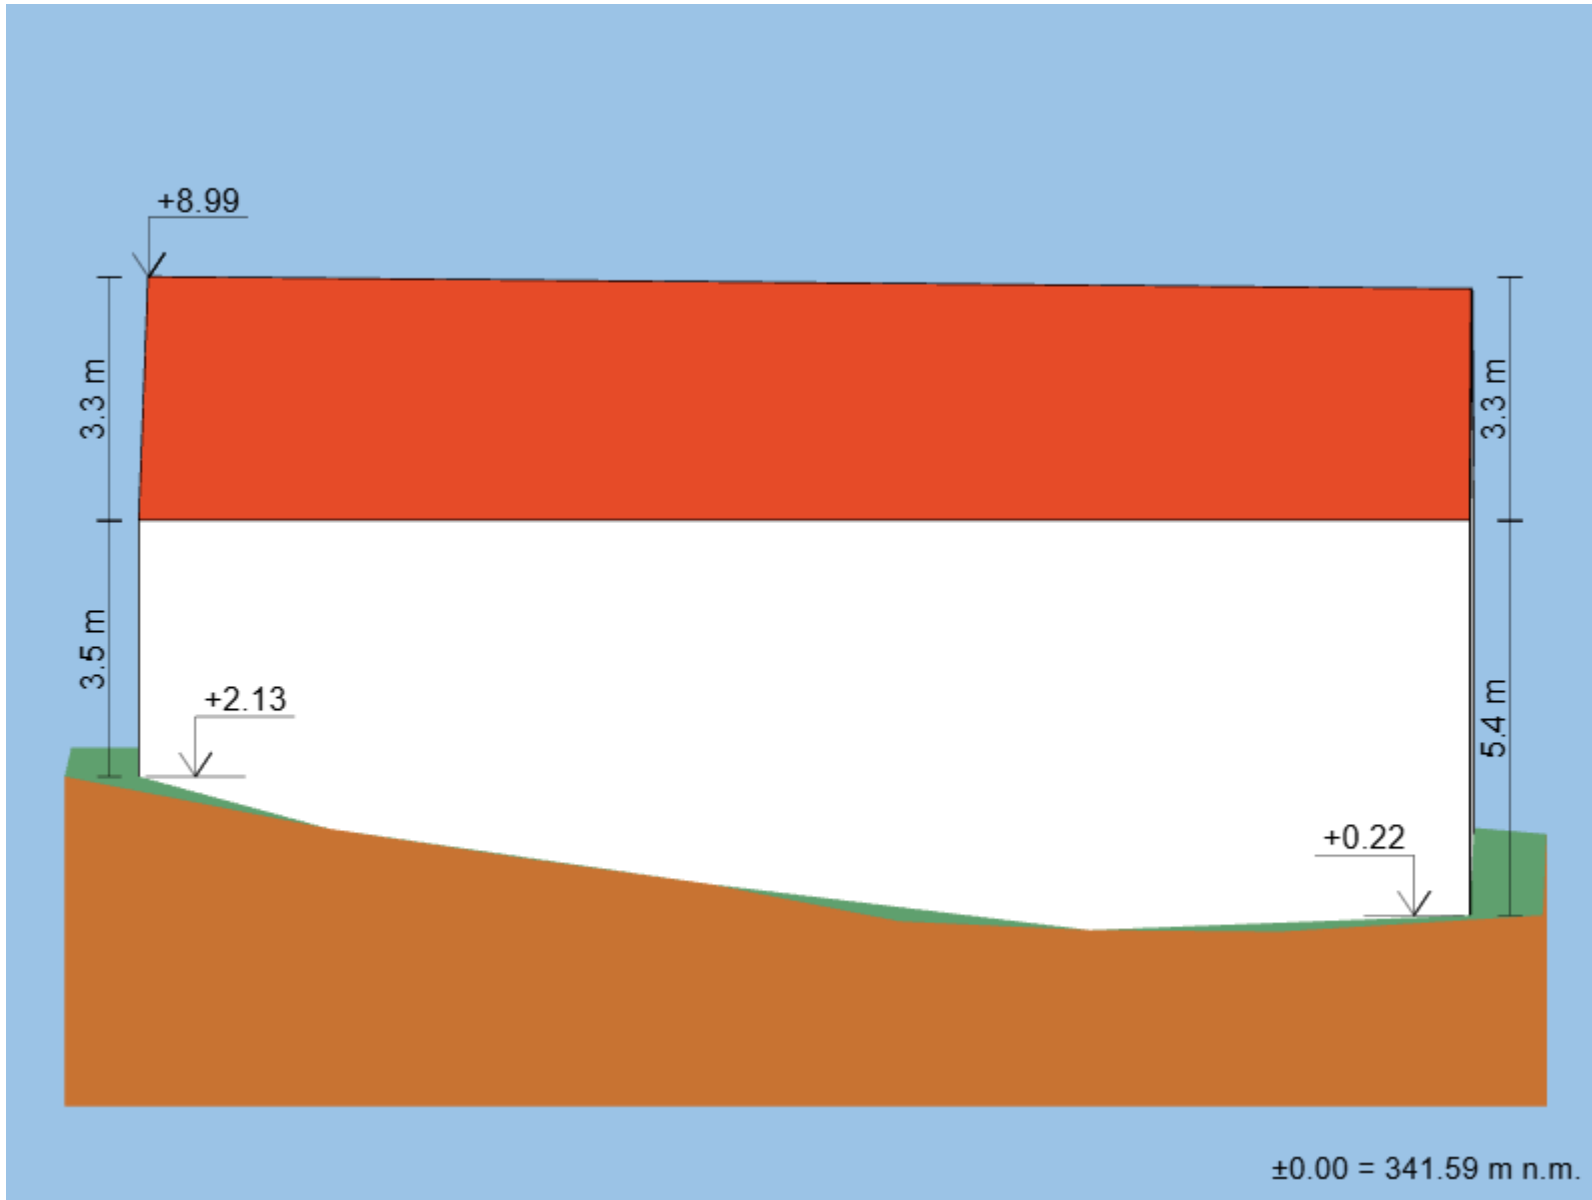

# craftable-pro.Online building measurement

**Address**

Voděradská 4, Říčany - Voděrádky, 25101

**craftable-pro.Parcel number**

12

**craftable-pro.Cadastral code**

745529

**craftable-pro.JTSK coordinates**

-729021.99, -1057136.44

**craftable-pro.WGS84 coordinates**

49.97836, 14.63855

**craftable-pro.Selected area**

164 m<sup>2</sup>

**craftable-pro.Volume of the object**

1194 m<sup>3</sup>

±0.00 = 341.59 m n.m.